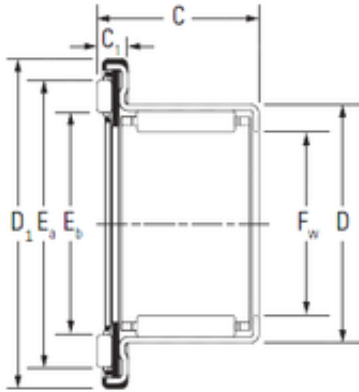

Pasta Drinking Straws Making Machine ...

China Man Made Rice Machine Artificial Rice Nutritional Rice Fortified Rice Extruding Machine

Bearing No.

Size	25x37x22.2 mm
Bore Diameter	25 mm
Outer Diameter	37 mm
Width	22,2 mm
d	25 mm
D	37 mm
C	22,2 mm

Bearing 2D drawings and 3D CAD models